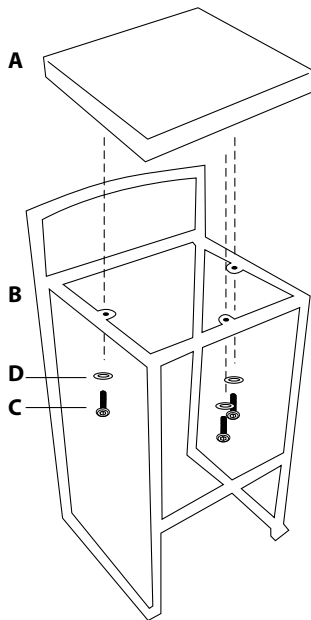

Fuji Stacker Bar stool

Part # OFD-ARCHER XX+XX

20-0330

PARTS

A

B

x3
(M6x15mm)

C

D

E

1

2

3

Do not over tighten.
Do not use power tools to assemble.